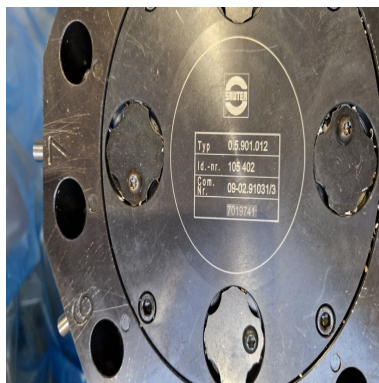

TECHNICAL DATA

TECHNICAL DESCRIPTION

Used 12-station turret for a Gildemeister Twin 42 in not repaired condition.

VIDEO-LINKS

WEB-LINK

<http://mhp.logotech.de/hpm/v7/Datenblatt/datenblatt.php?machineno=1022-0044>

Spare parts

SAUTER

0.5.450.212

Stock no. :1022-0044

Technical details and information subject to amendments and errors.